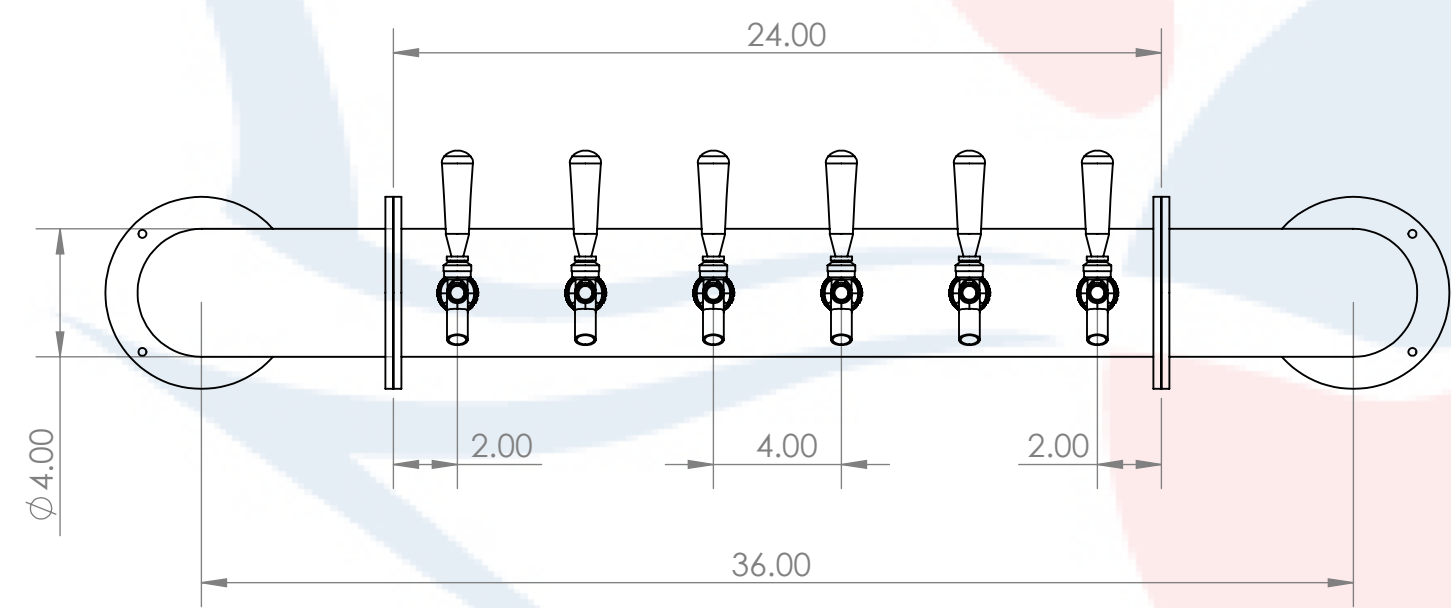

Isometric View
(For reference purpose only)

304SS tube connected to CBS NSF Flexible Total Barrier Tubing to 15lbs of Restriction

DETAIL A
SCALE 1 : 3

Name		Date		Title:	
Drawn by:	Canadian Beverage Supply Inc.	11/21/2022		6 Tap Lions Gate WM Tower	
Approved by:	VP Sales				
Material:	304 SS	Finish:	Polished SS	Part Number:	Revision:
Unless otherwise mentioned, dimensions are inches				Part Number:	BB102645-06SSCK
				SCALE:	1:6
				SHEET 1 OF 1	