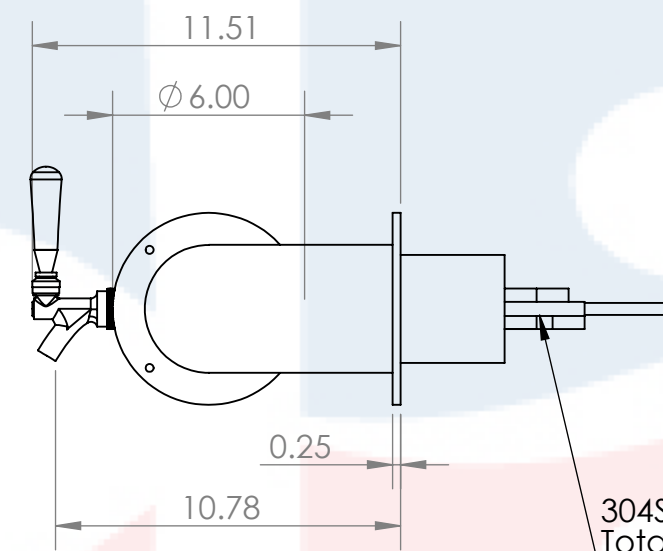

Isometric View
(For reference purpose only)

304SS tube connected to CBS NSF Flexible Total Barrier Tubing to 15lbs of Restriction

DETAIL A
SCALE 1 : 3

Name		Date		Title:	
Drawn by:	Canadian Beverage Supply Inc.	11/21/2022		6 Tap Lions Gate WM Tower	
Approved by:	VP Sales				
Material:	304 SS	Finish:	Polished SS	Part Number:	Revision:
Unless otherwise mentioned, dimensions are inches				Part Number:	BB102645-06SSCK
				SCALE:	1:6
				SHEET 1 OF 1	