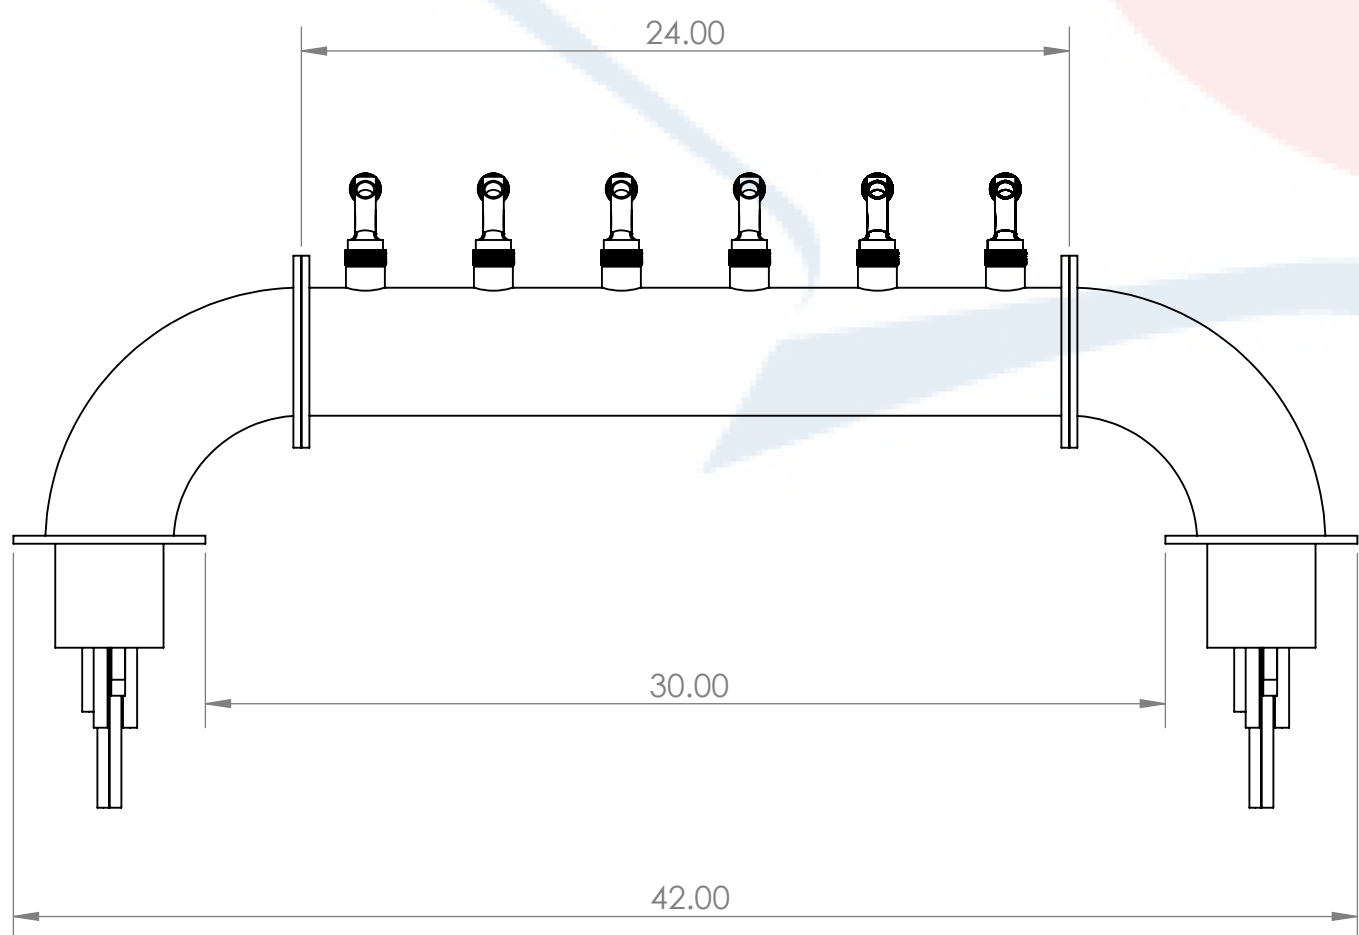

Isometric View
(For reference purpose only)

304SS tube connected to CBS NSF Flexible Total Barrier Tubing to 15lbs of Restriction

DETAIL A
SCALE 1 : 3

Name		Date		Title:	
Drawn by:	Canadian Beverage Supply Inc.	11/21/2022		6 Tap Lions Gate WM Tower	
Approved by:	VP Sales				
Material:	304 SS	Finish:	Polished SS	Part Number:	Revision:
Unless otherwise mentioned, dimensions are inches				Part Number:	BB102645-06SSCK
				SCALE:	1:6
				SHEET 1 OF 1	