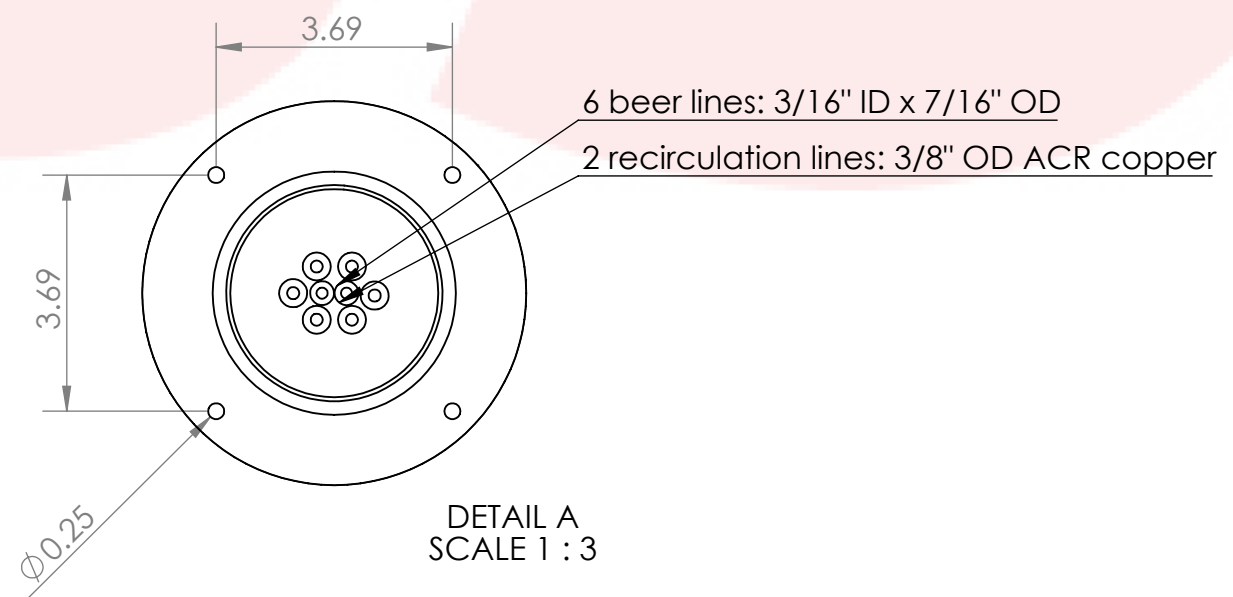

Isometric View
(For reference purpose only)

304SS tube connected to CBS NSF Flexible Total Barrier Tubing to 15lbs of Restriction

DETAIL A
SCALE 1 : 3

Name		Date		Title:	
Drawn by:	Canadian Beverage Supply Inc.	11/21/2022		6 Tap Lions Gate WM Tower	
Approved by:	VP Sales				
Material:	304 SS	Finish:	Polished SS	Part Number:	Revision:
Unless otherwise mentioned, dimensions are inches				Part Number:	BB102645-06SSCK
				SCALE:	1:6
				SHEET 1 OF 1	