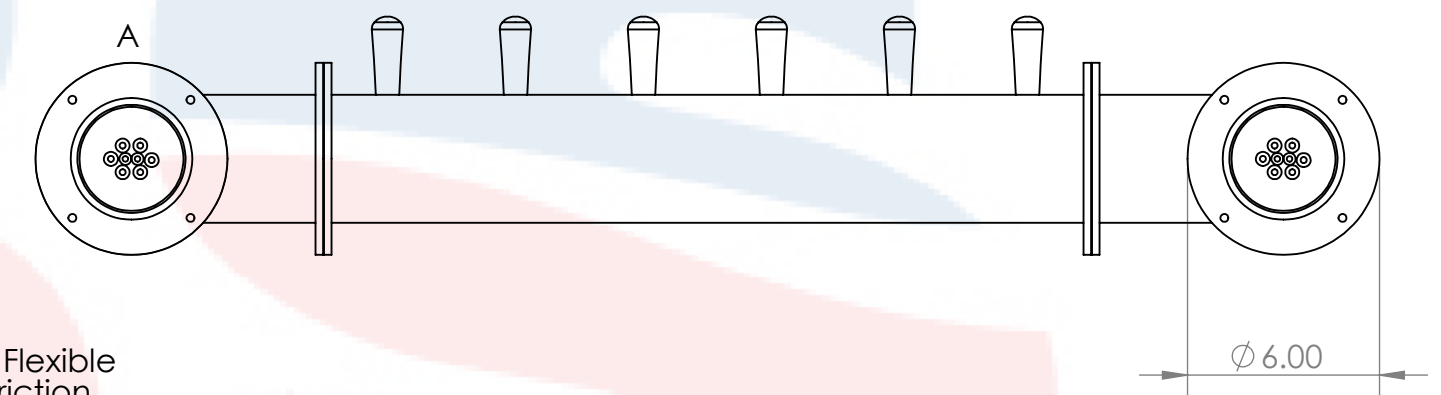

Isometric View
(For reference purpose only)

304SS tube connected to CBS NSF Flexible Total Barrier Tubing to 15lbs of Restriction

DETAIL A
SCALE 1 : 3

Name		Date		Title:	
Drawn by:	Canadian Beverage Supply Inc.	11/21/2022		6 Tap Lions Gate WM Tower	
Approved by:	VP Sales				
Material:	304 SS	Finish:	Polished SS	Part Number:	Revision:
Unless otherwise mentioned, dimensions are inches				Part Number:	BB102645-06SSCK
				SCALE:	1:6
				SHEET 1 OF 1	